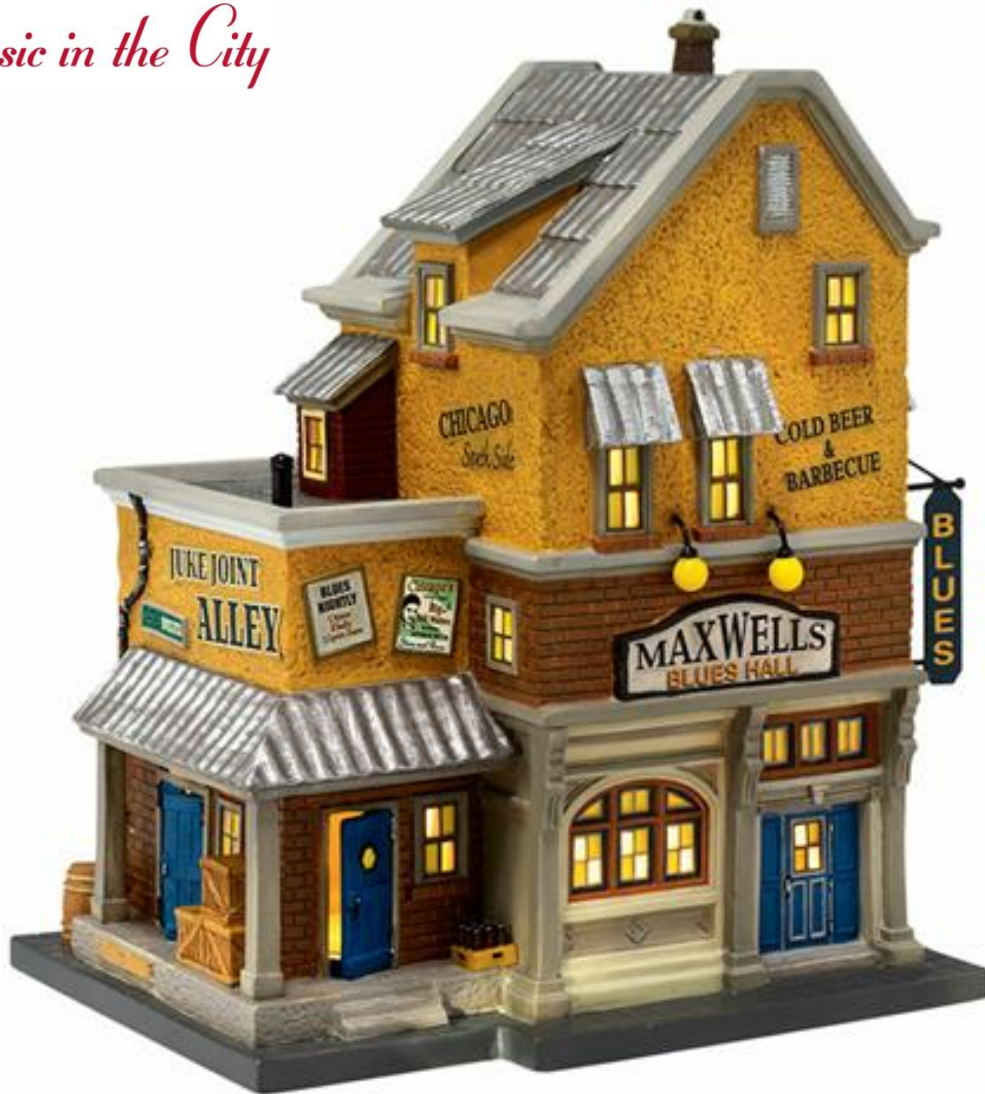

CHRISTMAS IN THE CITY® SERIES

Music in the City

VILLAGE
2011

4020175
Maxwell's Blues Hall
$95.00

4020180
A Night Out
$25.00